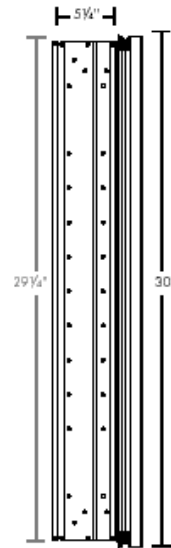

CITÉ™ CABINETS

Type of Finish		Black Leather	Parchment Leather	Oxblood Leather
Frames	Overall Measurement	23 1/4" W x 30" H	23 1/4" W x 30" H	23 1/4" W x 30" H
	Rough Opening	22 1/2" W x 29 1/4" H	22 1/2" W x 29 1/4" H	22 1/2" W x 29 1/4" H
Chrome	Chrome frame Left/Electric Right/Electric	MT24D4ECN MT24D4ECLE MT24D4ECRE	MT24D4PCN MT24D4PCLE MT24D4PCRE	MT24D4OCN MT24D4OCLE MT24D4OCRE
	Brushed Nickel	MT24D4ENN MT24D4ENLE MT24D4ENRE	MT24D4PNN MT24D4PNLE MT24D4PNRE	MT24D4ONN MT24D4ONLE MT24D4ONRE