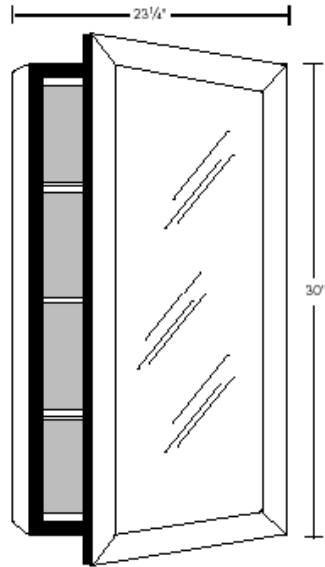

CITÉ™ CABINETS

Type of Finish		Black Leather	Parchment Leather	Oxblood Leather
Frames	Overall Measurement	23 1/4" W x 30" H	23 1/4" W x 30" H	23 1/4" W x 30" H
	Rough Opening	22 1/2" W x 29 1/4" H	22 1/2" W x 29 1/4" H	22 1/2" W x 29 1/4" H
Chrome	Chrome frame Left/Electric Right/Electric	MT24D4ECN MT24D4ECLE MT24D4ECRE	MT24D4PCN MT24D4PCLE MT24D4PCRE	MT24D4OCN MT24D4OCLE MT24D4OCRE
	Brushed Nickel	MT24D4ENN MT24D4ENLE MT24D4ENRE	MT24D4PNN MT24D4PNLE MT24D4PNRE	MT24D4ONN MT24D4ONLE MT24D4ONRE